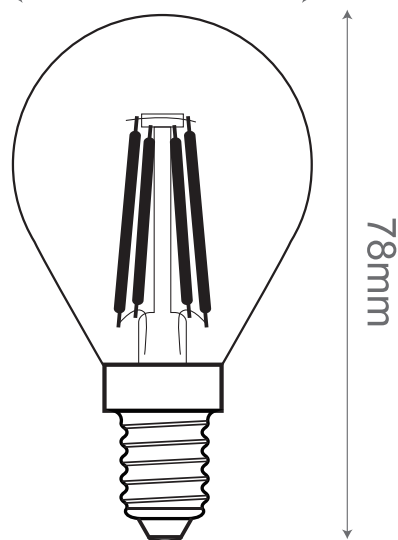

76797

E14 LED Filament Golf Dimmable

FEATURES

- 2 years warranty
- Constructed from glass & aluminium alloy
- Clear glass & bright nickel finish

SPEC DATA

Product Wattage:	4W
Product Lumen:	370
Lumen/W:	93
Kelvin:	2700K
Energy Rating:	A++
Dimmable:	Yes
Power Factor:	>0.4
CRI:	80
Lifetime (Hours):	15000
SDCM:	6
Product Voltage:	220-240V
Hertz:	50/60
Operating Temp.:	-20 to 40 Degree
Product Weight (KG):	0.014

ACCESSORIES

75021, Dimmer module 150W

45mm

78mm